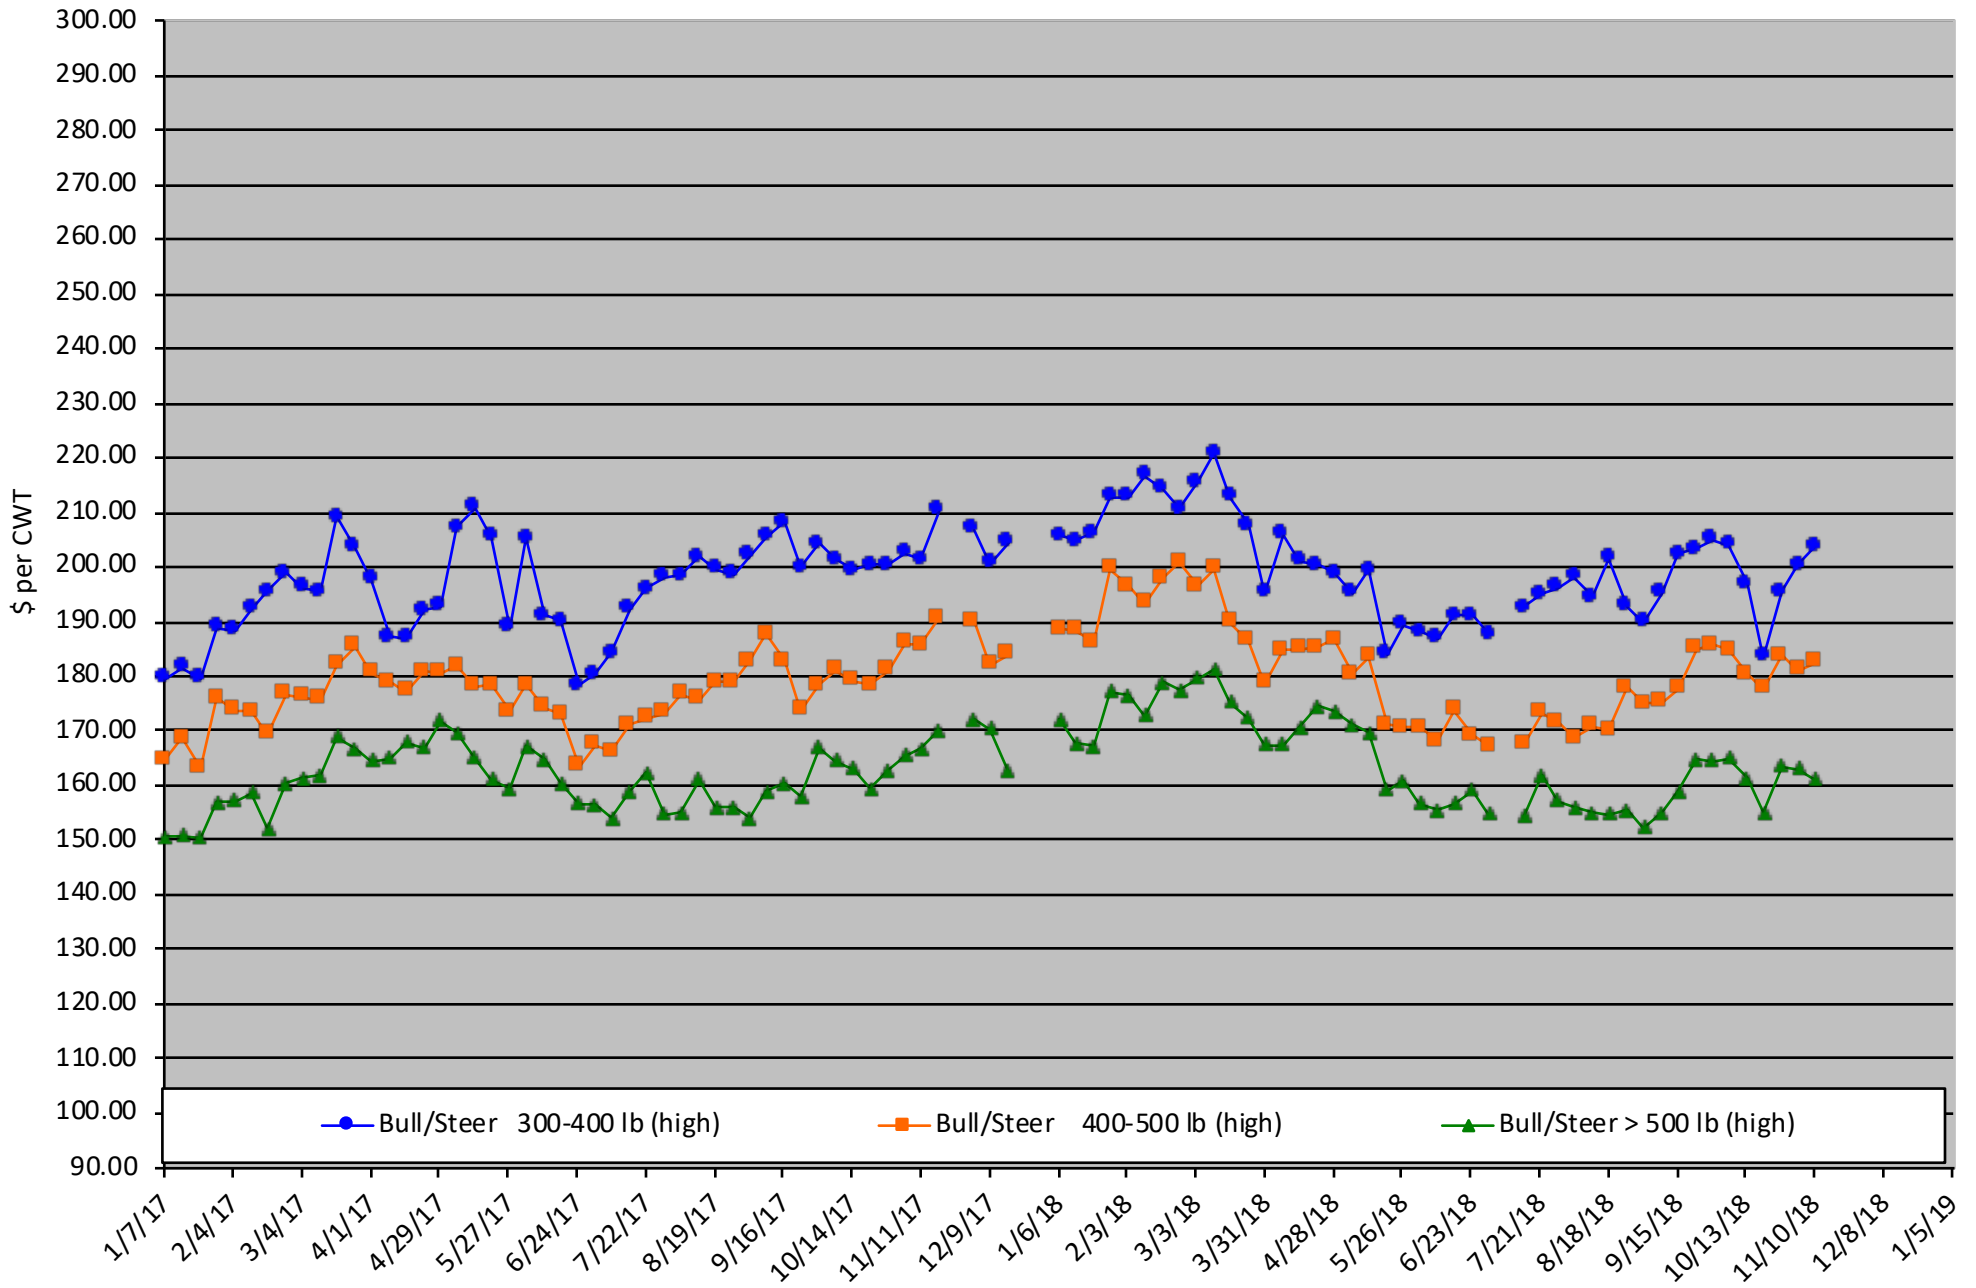

Calf Price Trends

Trend of the Highest Price Reported for Various Weight Calves, Average of 6 East & Central Texas Livestock Auctions

For a weekly email copy of this chart please subscribe at <http://beeffax.tamu.edu> or contact a Texas A&M AgriLife County Extension Agent

Chart created by Dr. Jason Banta, Extension Beef Cattle Specialist

Packer Cow PriceTrends

Trend of High and Low Prices Reported for Packer Cows, Average of 6 East & Central Texas Livestock Auctions

For a weekly email copy of this chart please subscribe at <http://beeffax.tamu.edu> or contact a Texas A&M AgriLife County Extension Agent

Chart created by Dr. Jason Banta, Extension Beef Cattle Specialist