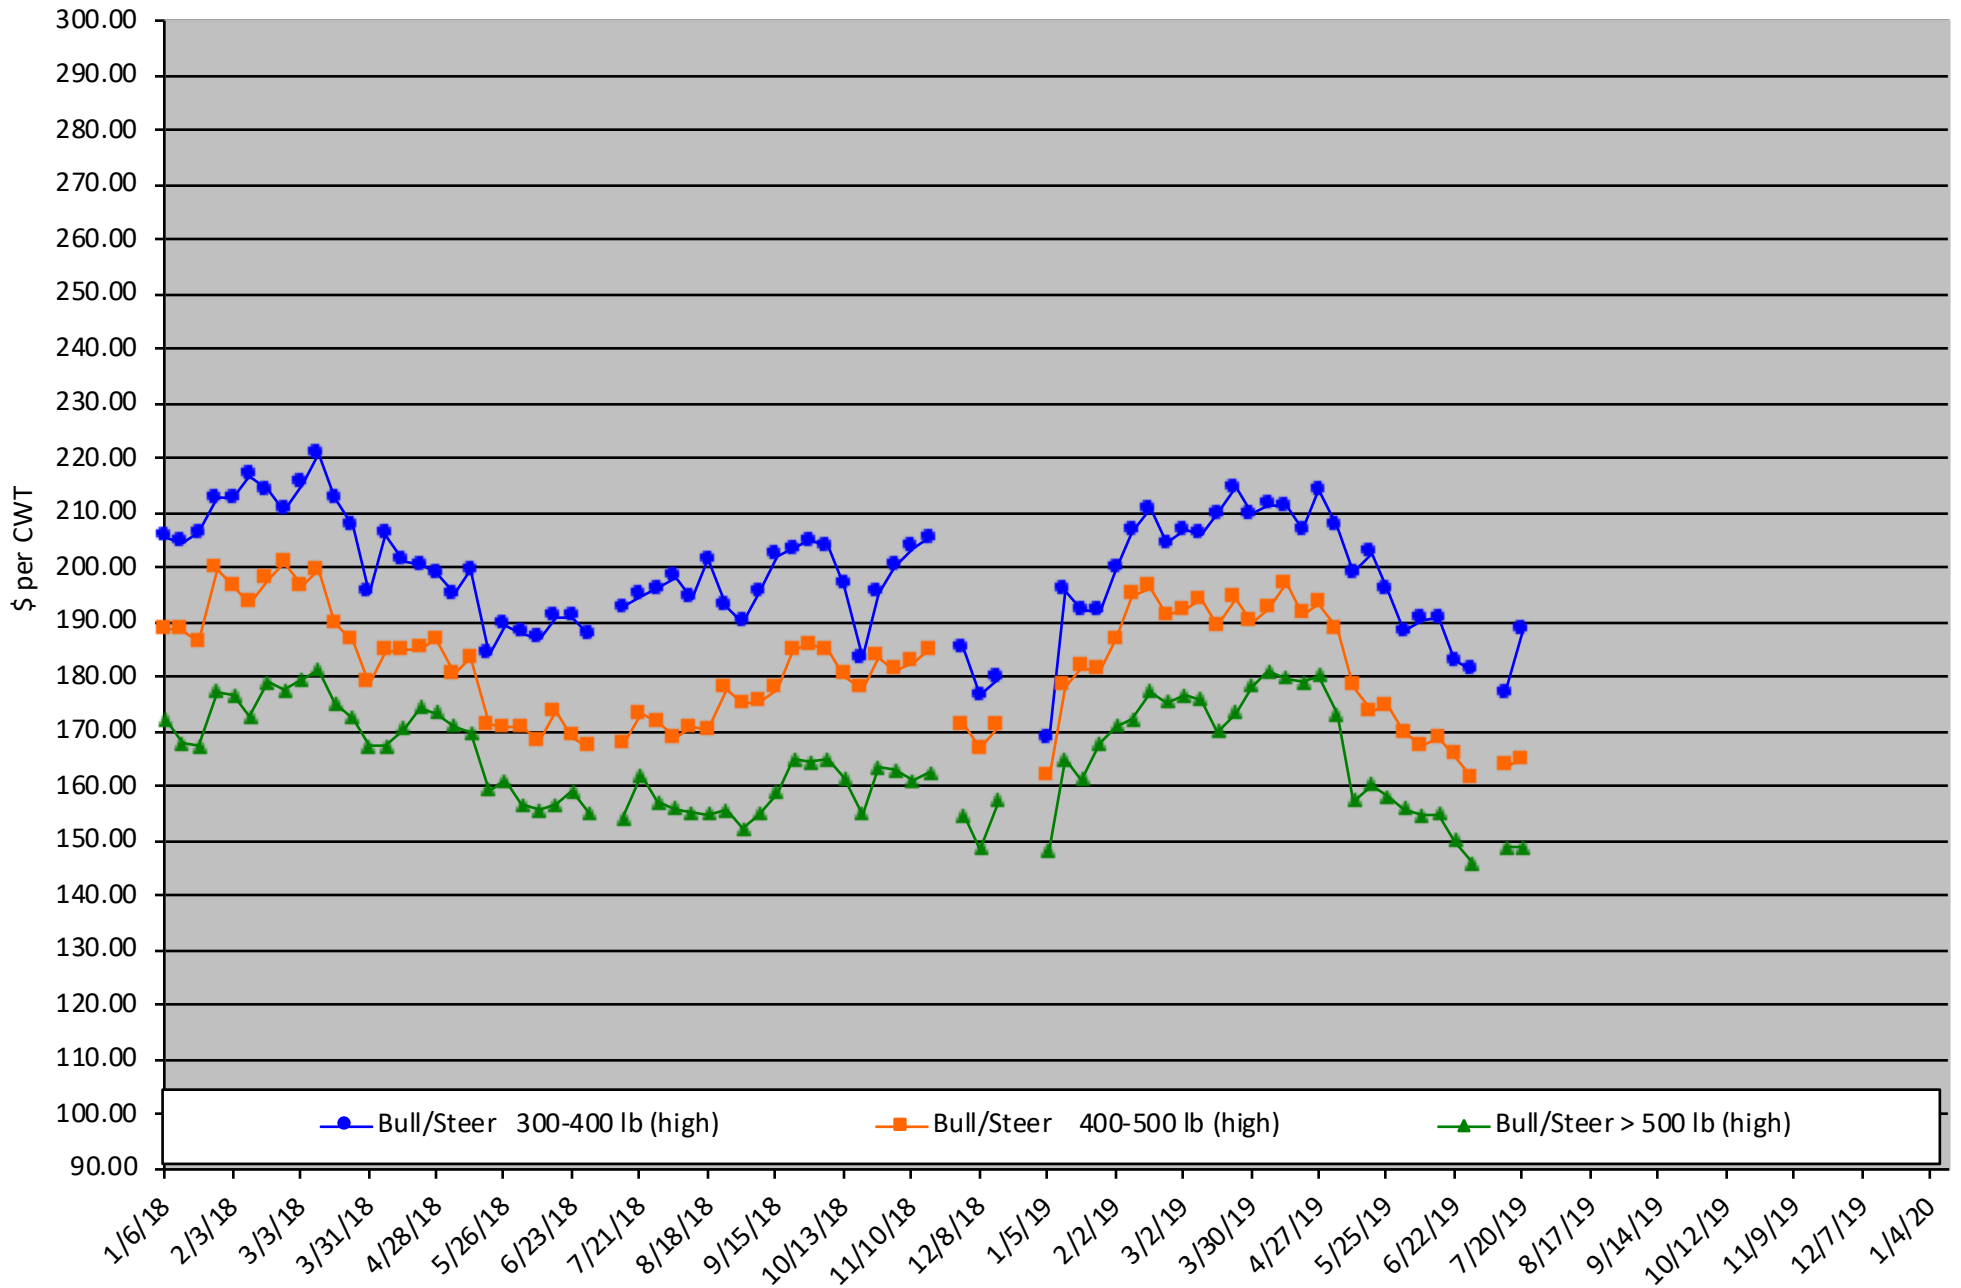

Calf Price Trends

Trend of the Highest Price Reported for Various Weight Calves, Average of 6 East & Central Texas Livestock Auctions

For a weekly email copy of this chart please subscribe at <http://beeffax.tamu.edu> or contact a Texas A&M AgriLife County Extension Agent

Chart created by Dr. Jason Banta, Extension Beef Cattle Specialist

Packer Cow PriceTrends

Trend of High and Low Prices Reported for Packer Cows, Average of 6 East & Central Texas Livestock Auctions

For a weekly email copy of this chart please subscribe at <http://beeffax.tamu.edu> or contact a Texas A&M AgriLife County Extension Agent

Chart created by Dr. Jason Banta, Extension Beef Cattle Specialist